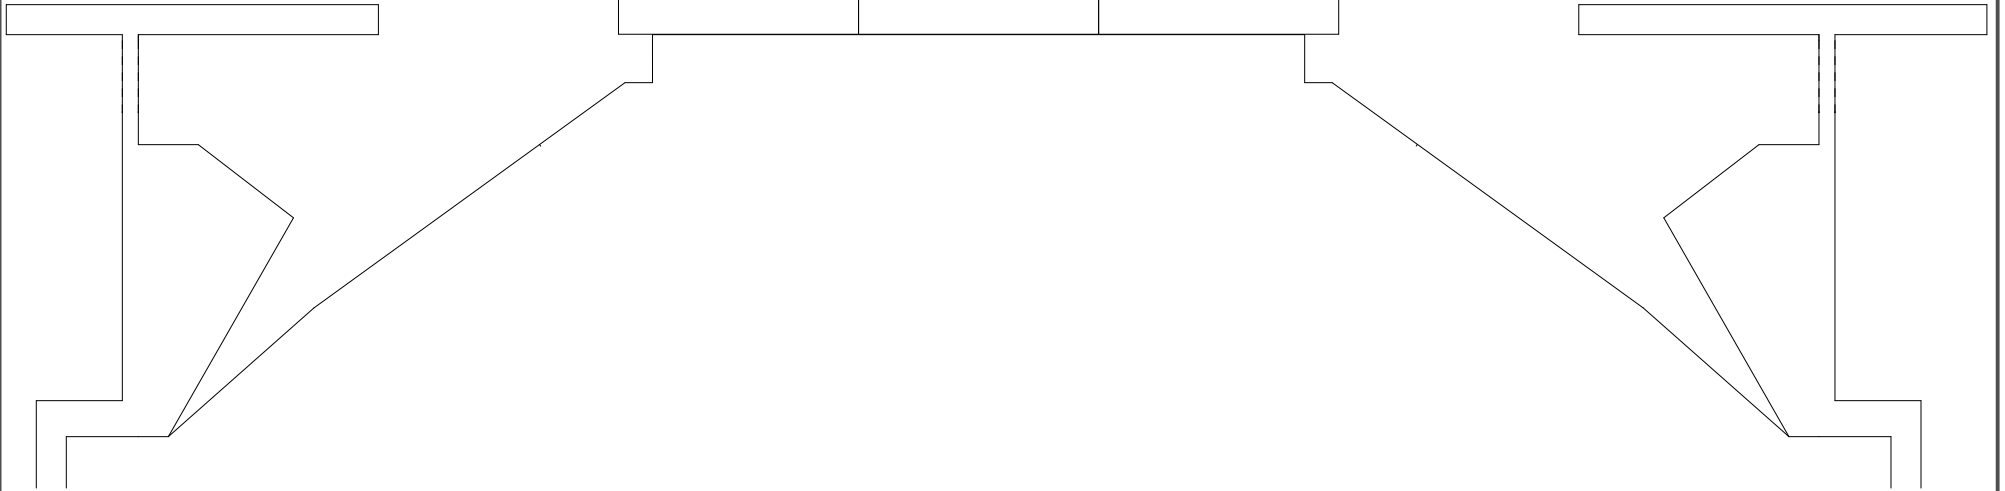

Load in direction

Load out direction

UNIVERSITY OF WISCONSIN - GREEN BAY	
UNIVERSITY THEATRE	
ONE ACT PLAY FESTIVAL	PLATE #
GROUND PLAN	
Scale: 1/8" = 1'	Date: 6/12/23
Drawing: DBC	Rev Date: _/~/_
1 of 1	