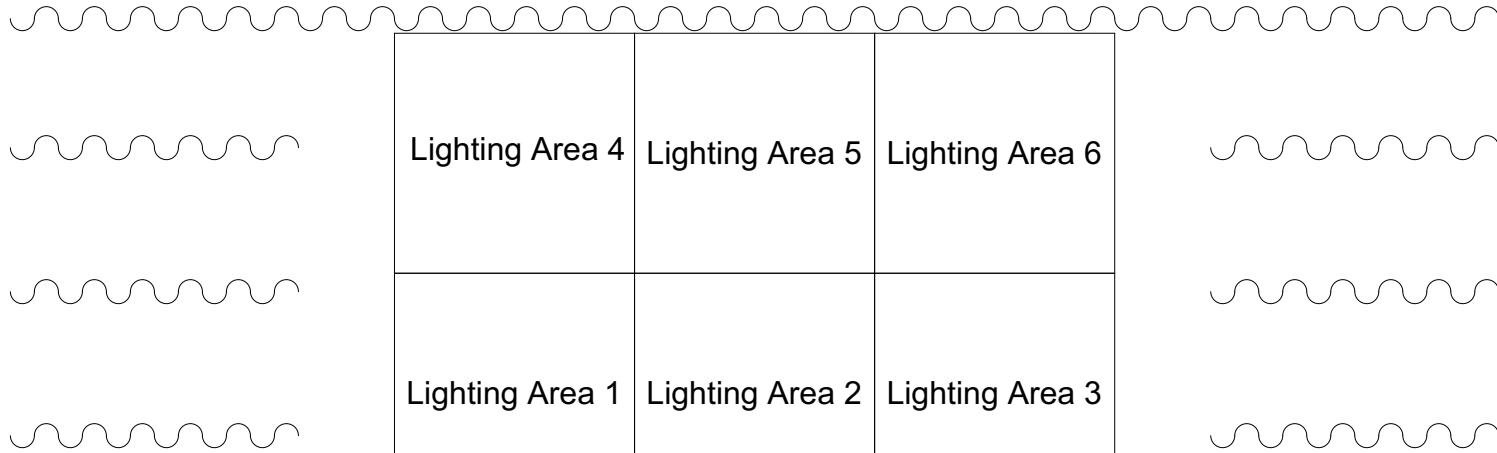

Load in direction

Load out direction

UNIVERSITY OF WISCONSIN - GREEN BAY	
UNIVERSITY THEATRE	
ONE ACT PLAY FESTIVAL	PLATE #
GROUND PLAN	
Scale: 1/8" = 1'	Date: 6/12/23
Drawing: DBC	Rev Date: _/~/_
1 of 1	