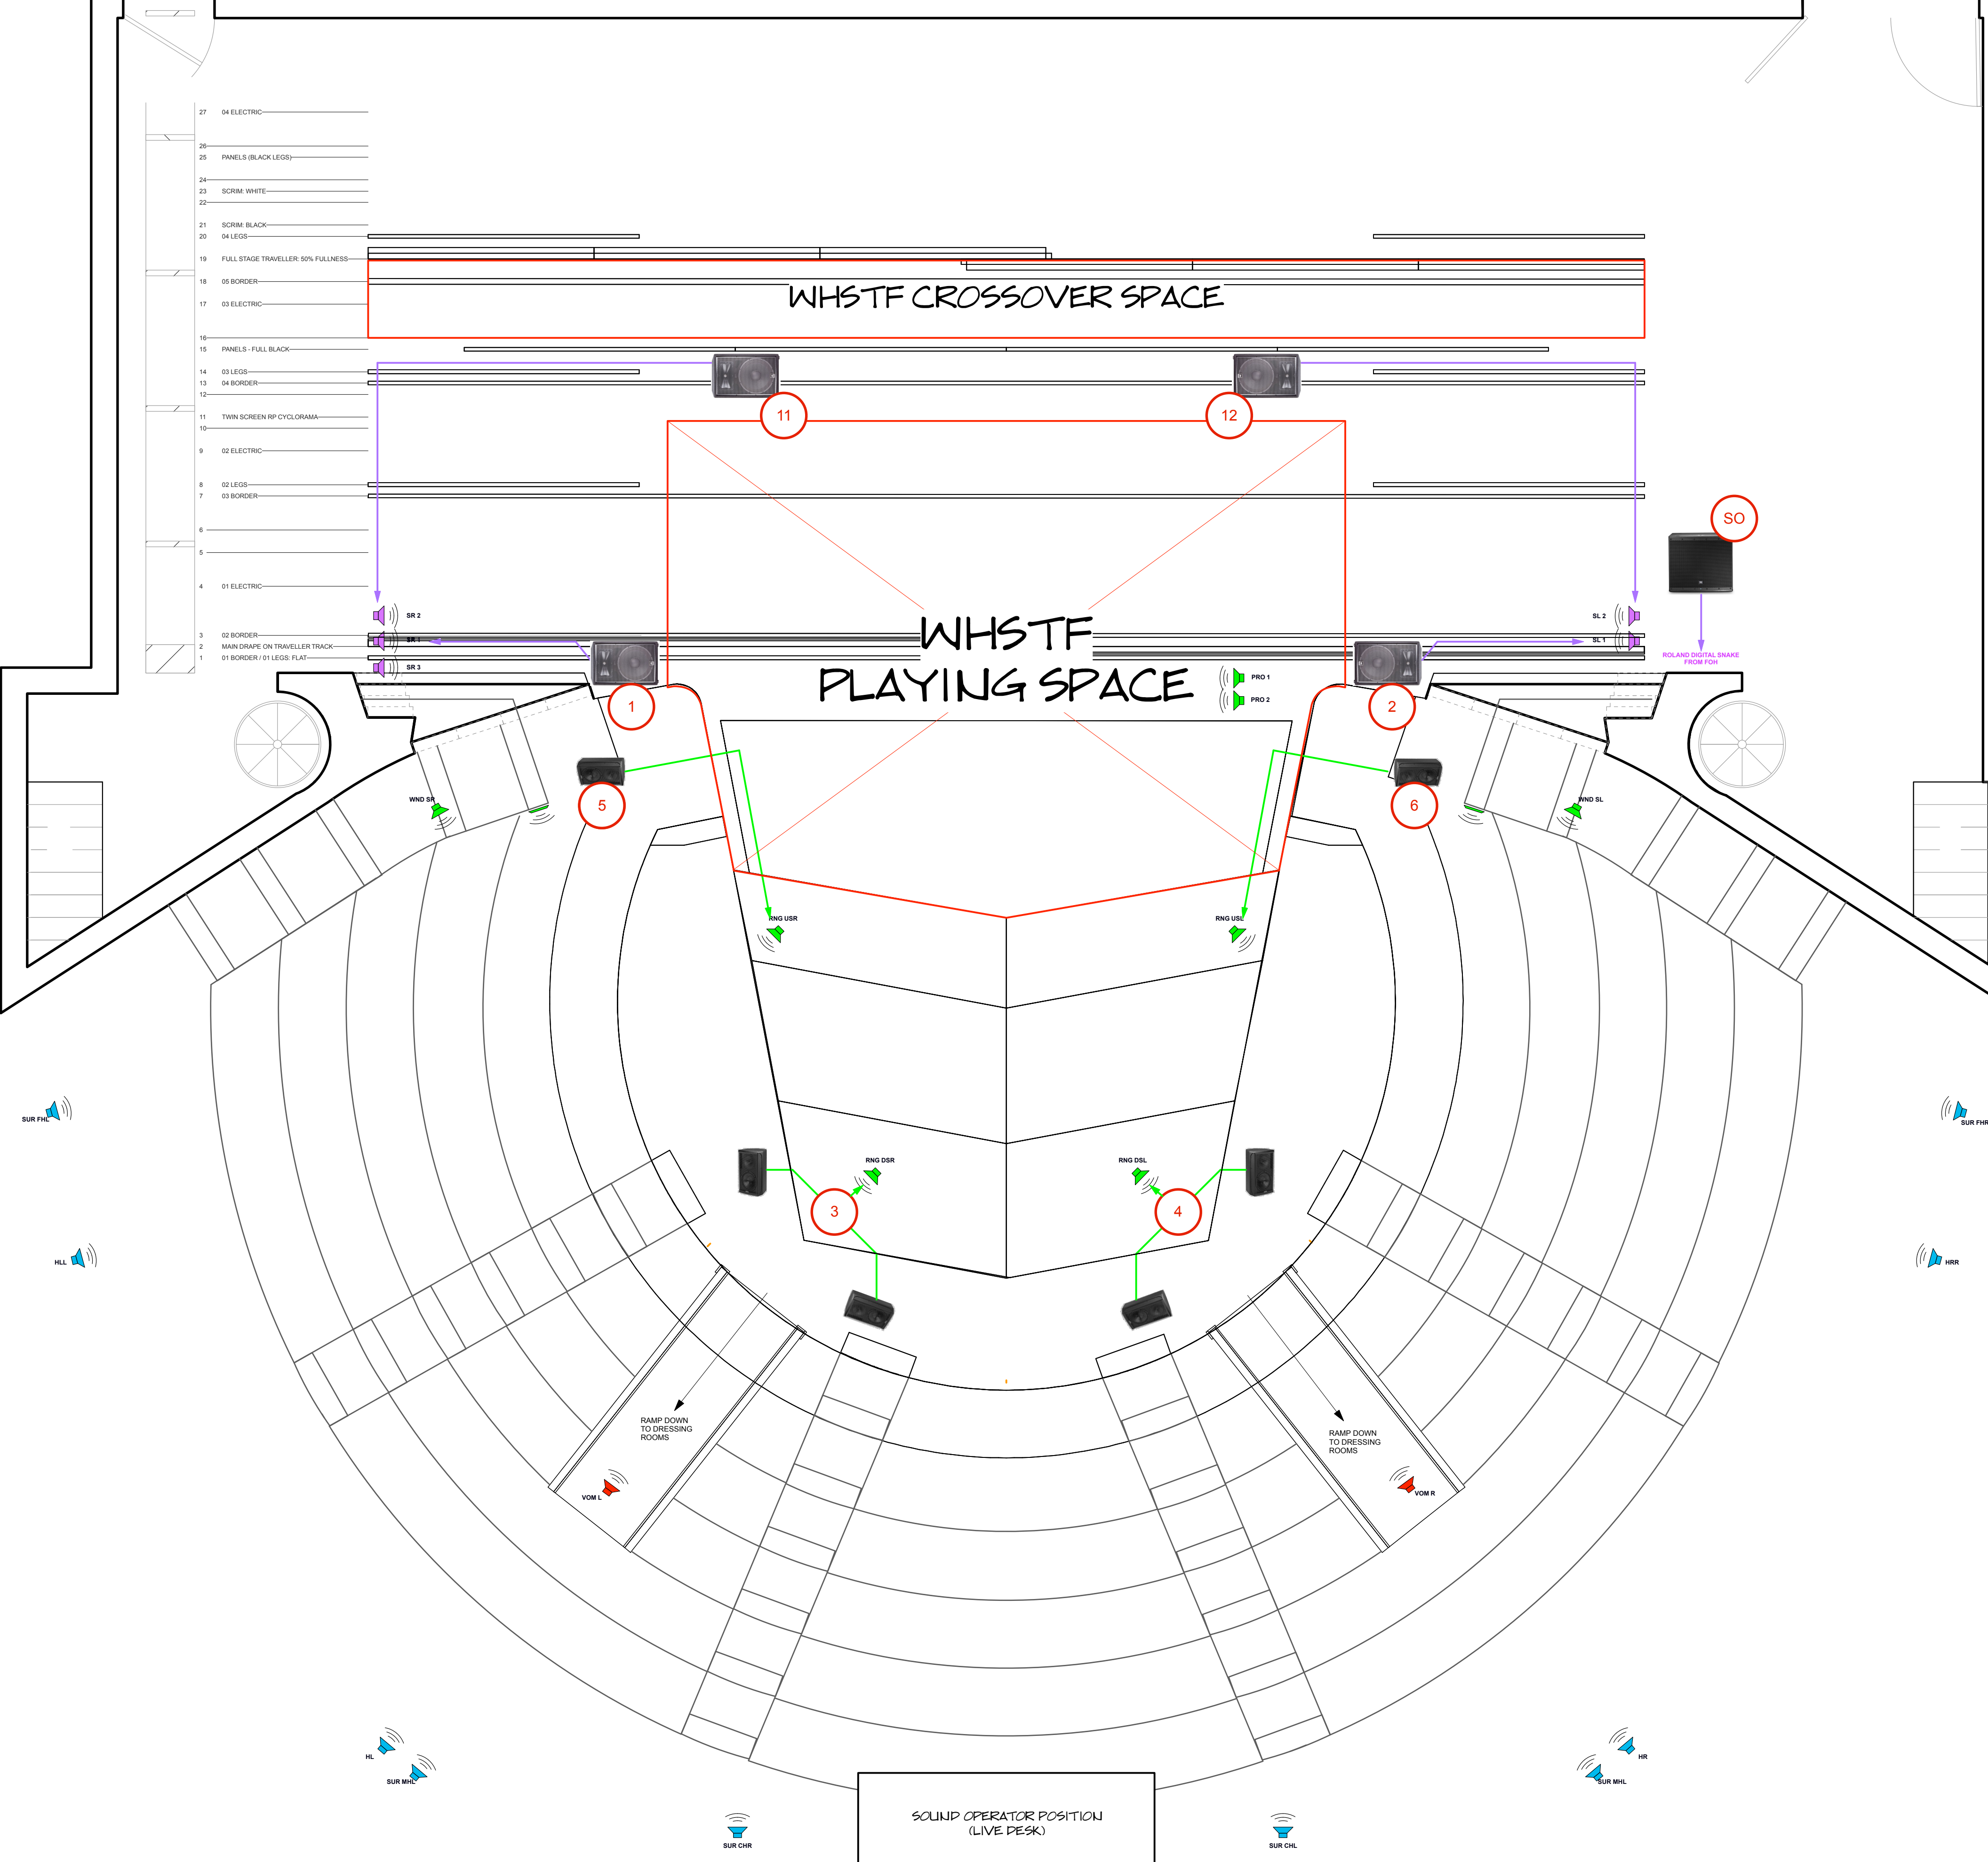

- 27 04 ELECTRIC
- 26 PANELS (BLACK LEGS)
- 24 SCRM: WHITE
- 22 SCRM: BLACK
- 04 LEGS
- 19 FULL STAGE TRAVELLER 50% FULLNESS
- 18 03 BORDER
- 17 03 ELECTRIC
- 16 PANELS: FULL BLACK
- 14 03 LEGS
- 13 04 BORDER
- 12 TWIN SCREEN RP CYCLORAMA
- 10 02 ELECTRIC
- 09 03 BORDER
- 8 03 LEGS
- 7 03 BORDER
- 6 01 ELECTRIC
- 4 01 ELECTRIC
- 03 BORDER
- 2 MAIN DRAPE ON TRAVELLER TRACK
- 1 01 BORDER (01 LEGS: FLAT)

FESTIVAL SOUND SYSTEM OPERATION:

THE REINFORCEMENT SYSTEM IS ACCESSED THROUGH A TASCAM DM4800 MIXING CONSOLE AT THE REAR OF THE HOUSE.

TWO CHANNELS (STEREO PAIRS) ARE PROVIDED USING TWO 8MM TRS CABLES OR A 3.5MM ADAPTER.