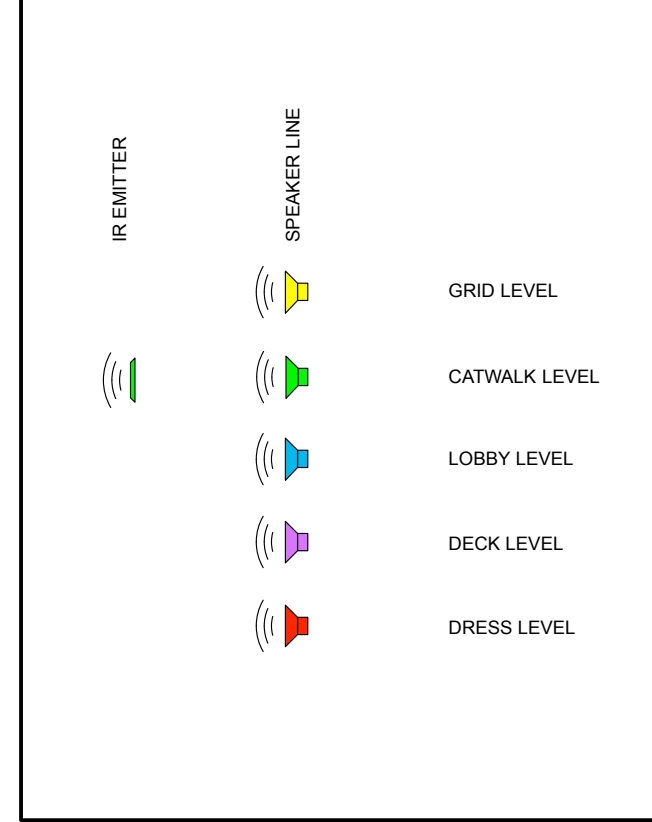

SOUND SYSTEM CONNECTION LEGEND

KEY

SPEAKER PATCH (red arrow icon)

PLAYBACK CHANNEL (red circle icon)

DEVICE TYPE (red circle icon)

LEGEND

- JBL JRX 200
- EAW JFX 88
- JBL CONTROL 25
- JBL EON 618 SUBWOOFER
- JBL JRX 100
- JBL CONTROL 1 2
- JBL EON 612 (ACTIVE)